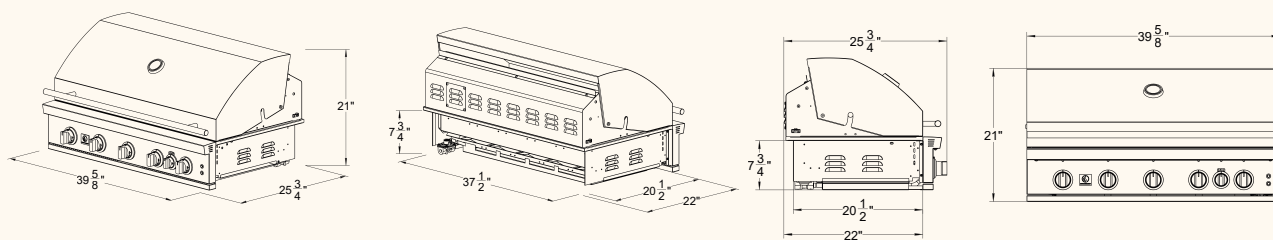

EASY-CLEAN BRIQUETTE SYSTEM

Additional Features

- 8 mm Round Cooking Grates
- Heat Zone Separators
- Flame Thrower & Manual Flash Tube Ignition
- Gold Standard Lifetime Warranty

Optional Accessories

- Smoker box (SSMK-SZR)
- Drop-In IR Burner (IRB-SZR)
- Griddle Plate (GP-14)
- Side & Power Burners (SB1, SB2, SB2PRO, PB2PRO)
- Grill Liners (GL-SZR32/40)
- Wind Guards (SSWG-36, SSWG-48)
- Freestanding Carts (CART-SZR32/SZR40;
- CART-SZR32-DC/SZR40-DC)
- Grill Covers (GRILLCOV-32D/40D)
- Freestanding Cart Covers (CARTCOV-32D/40D)
- Rotisserie Kit (ROTKIT-SZR32/40)

ELEGANCE HAS A FLAVOR

SZRPR032

SZRPR040

EASY-CLEAN BRIQUETTE SYSTEM
& CAST BURNERS

8MM ROUND COOKING GRATES

REAR IR BACK BURNER