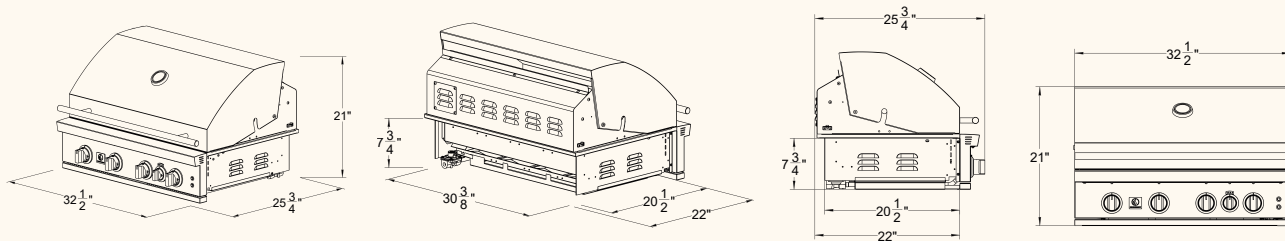

ELEGANCE HAS A FLAVOR

SZRPR032