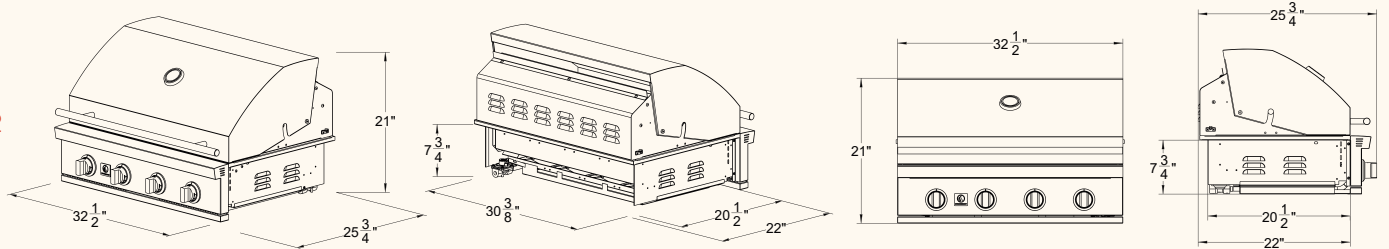

SIZZLER

SZR25

SZR32

SZR40