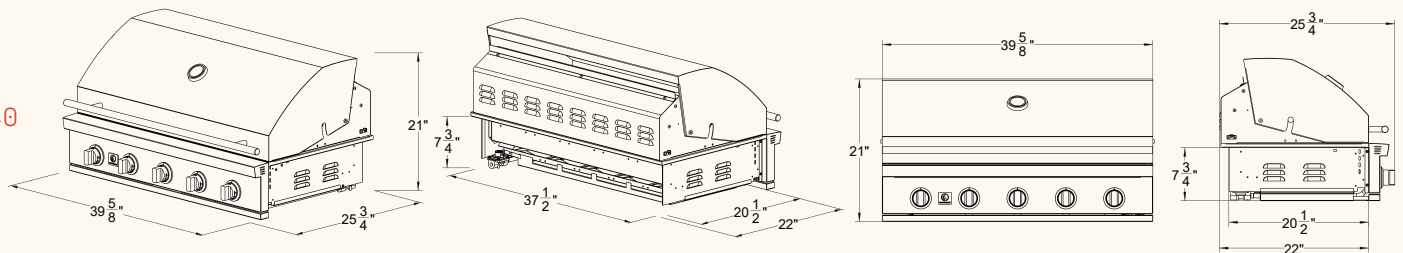

SIZZLER

SZR25

SZR32

SZR40

8MM ROUND COOKING GRATES

#304 STAINLESS STEEL TUBE BURNERS

UPPER WARMING RACK