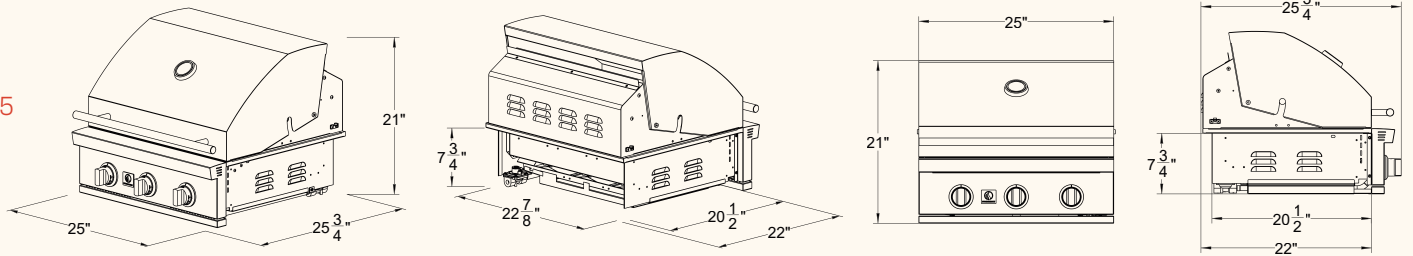

SIZZLER

SZR25