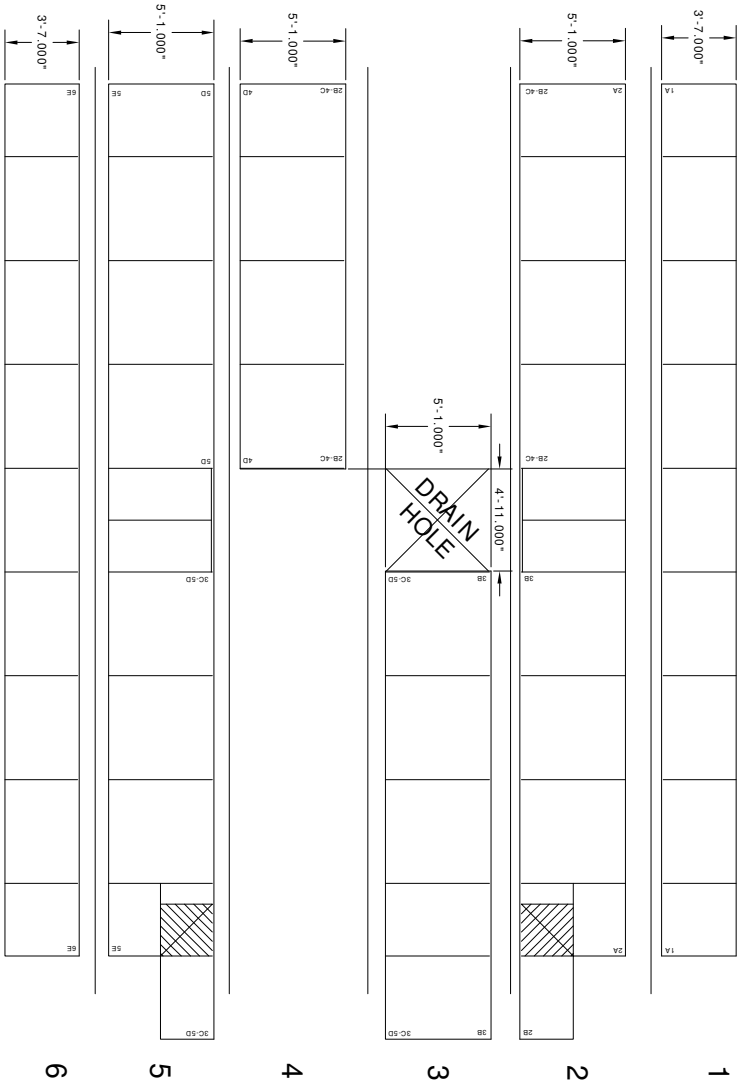

1-800-894-4876
www.hydrapools.com

COVER DETAILS

20' x 40' RECTANGLE
4x8 CES
SOLID WITH DRAIN
5x5 STRAPPING
2 RUB PATCHES

ITEM	QUANTITY	DESCRIPTION

CUSTOMER DETAILS

HC-2040SMD

SO - _____
STOCK
2016

This drawing is the property of Hydra Covers, a division of PI Inc., and must not be reproduced in whole or in part without written permission.

sewing orientation

actual pool orientation

material length = 217-9"