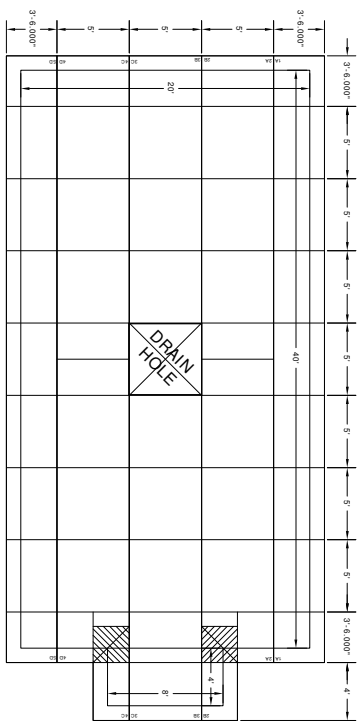

1-800-894-4876
www.hydrapools.com

COVER DETAILS

20' x 40' RECTANGLE
4x8 CES
SOLID WITH DRAIN
5x5 STRAPPING
2 RUB PATCHES

ITEM	QUANTITY	DESCRIPTION

CUSTOMER DETAILS

HC-2040SMD

SO - _____
STOCK
2016

This drawing is the property of Hydra Covers, a division of PI Inc., and must not be reproduced in whole or in part without written permission.

sewing orientation

actual pool orientation

material length = 217-9"