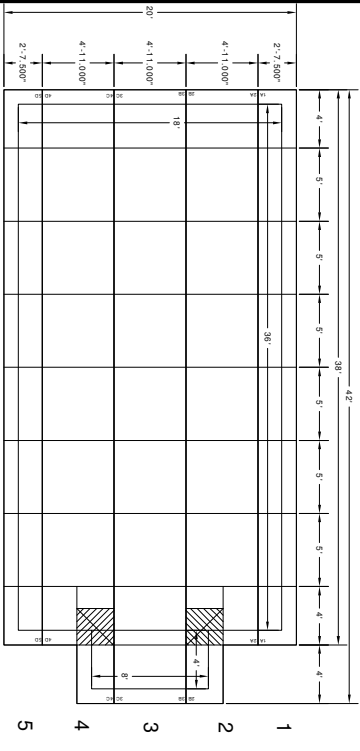

1-800-894-4876
www.hydrapools.com

COVER DETAILS

18' x 36' RECTANGLE
4x8 CES
MESH
5X5 STRAPPING
2 RUB PATCHES

POOL	
SIZE	
MODEL	
REVISION	

CUSTOMER DETAILS

HC-1836M

SO - _____
STOCK
2012

This drawing is the property of Hydra Covers, a division of Pl Inc., and must not be reproduced in whole or in part without written permission.

sewing orientation

actual pool orientation

Material length = 203'-4"