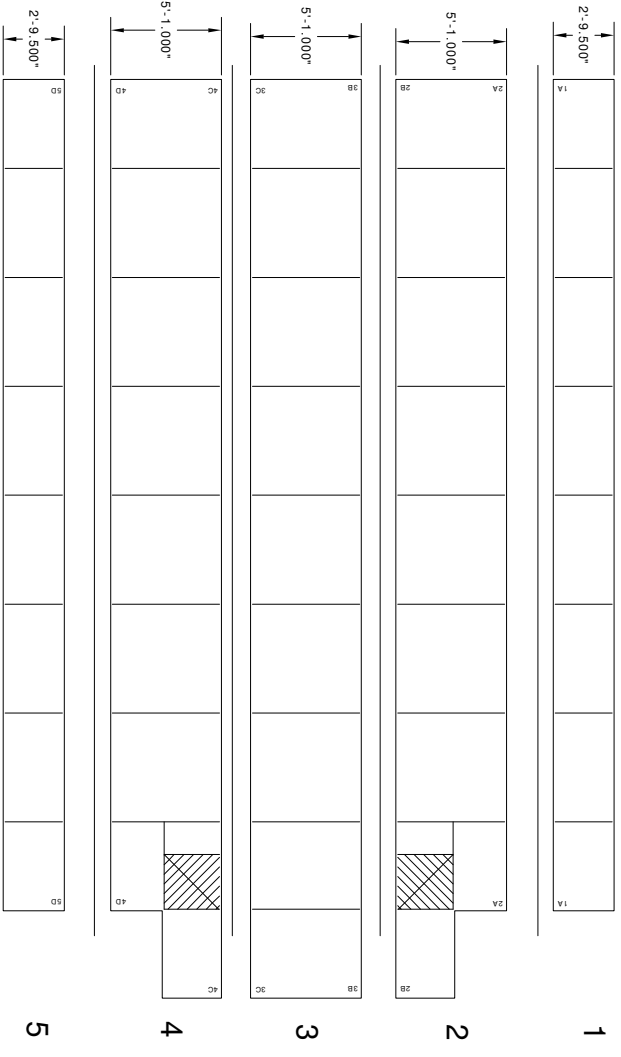

1-800-894-4876
www.hydrapools.com

COVER DETAILS

18' x 36' RECTANGLE
4x8 CES
MESH
5X5 STRAPPING
2 RUB PATCHES

POOL	
SIZE	
MODEL	
REVISION	

CUSTOMER DETAILS

HC-1836M

SO - _____
STOCK
2012

This drawing is the property of Hydra Covers, a division of Pl Inc., and must not be reproduced in whole or in part without written permission.

sewing orientation

actual pool orientation

Material length = 203'-4"